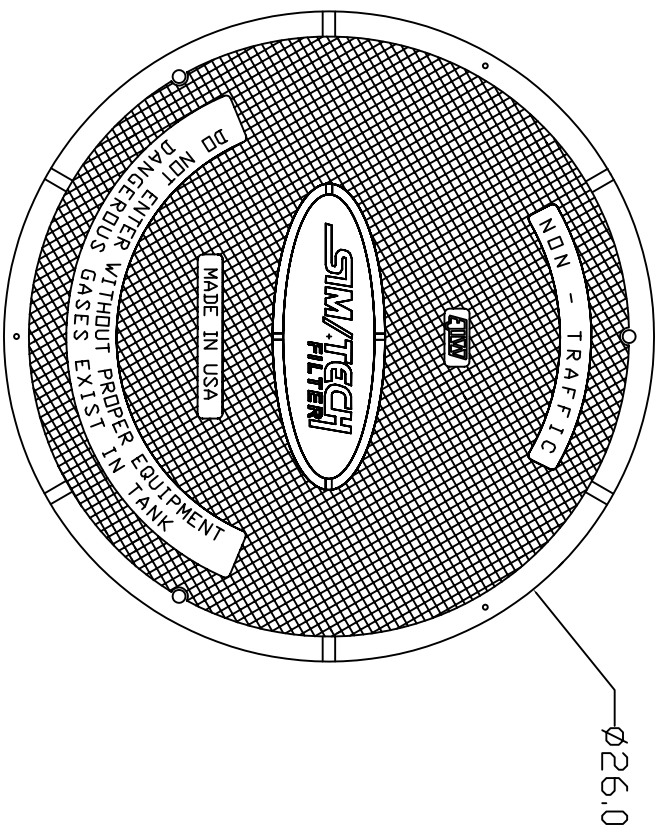

TOP VIEW

BOTTOM VIEW

SIDE VIEW

NOT TO SCALE

SIDE VIEW

PART# STF-C124	DATE: 09/13/06
MATERIAL: CAST IRON	REV: A
DRAWN BY: JASON MAY	APPROVED BY:
DESCRIPTION: 24" CAST IRON COVER	