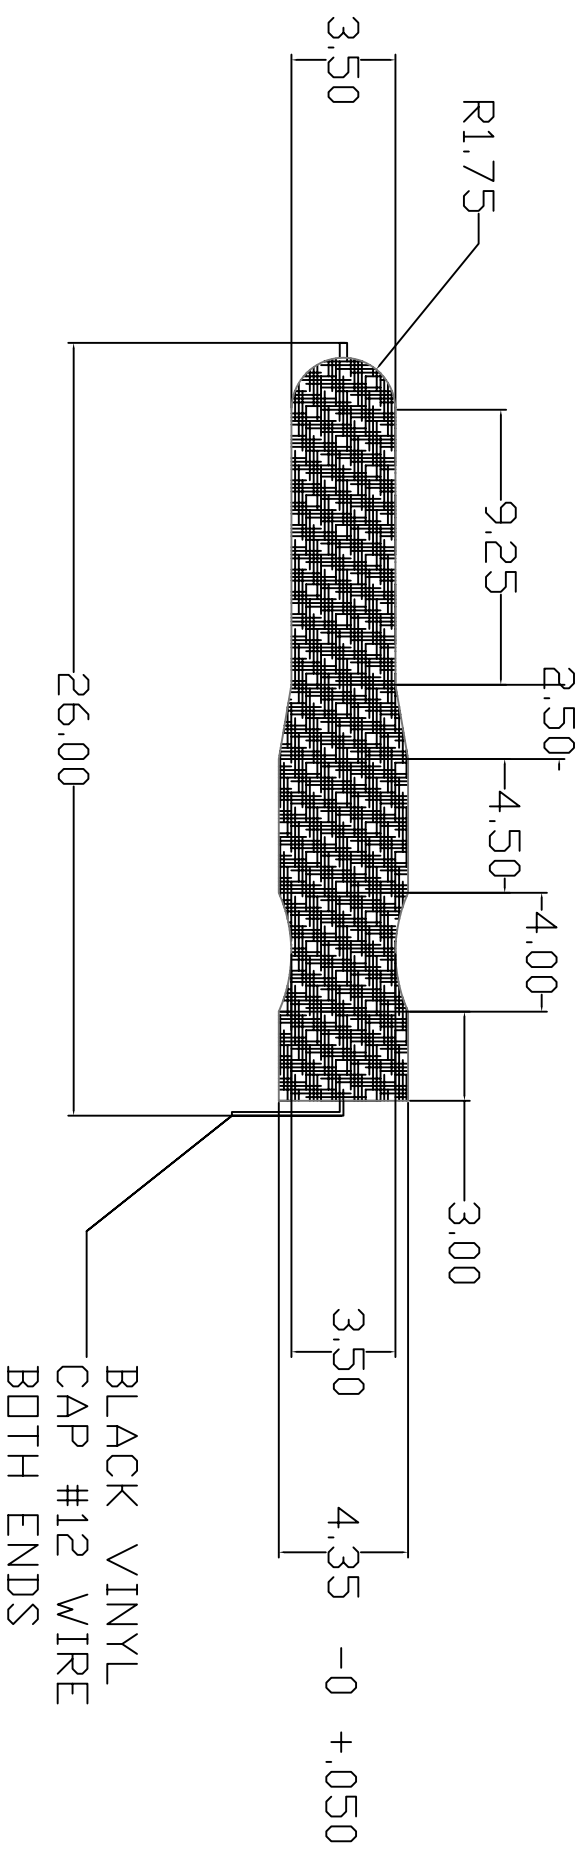

BRUSH SPECS:
 #12 GA. ST. ST. 316 WIRE FILLED
 WITH YELLOW .017 POLY STAR 0
 SINGLE STEM, SINGLE SPIRAL WITH
 VINYL TIP ON EACH END OF BRUSH

PART # STF-110	DATE: 05/23/06
MATERIAL: STEP TRIM BRUSH	REV:
DRAWN BY: JASON MAY	APPROVED BY:
DESCRIPTION: 4 INCH EFFLUENT FILTER	