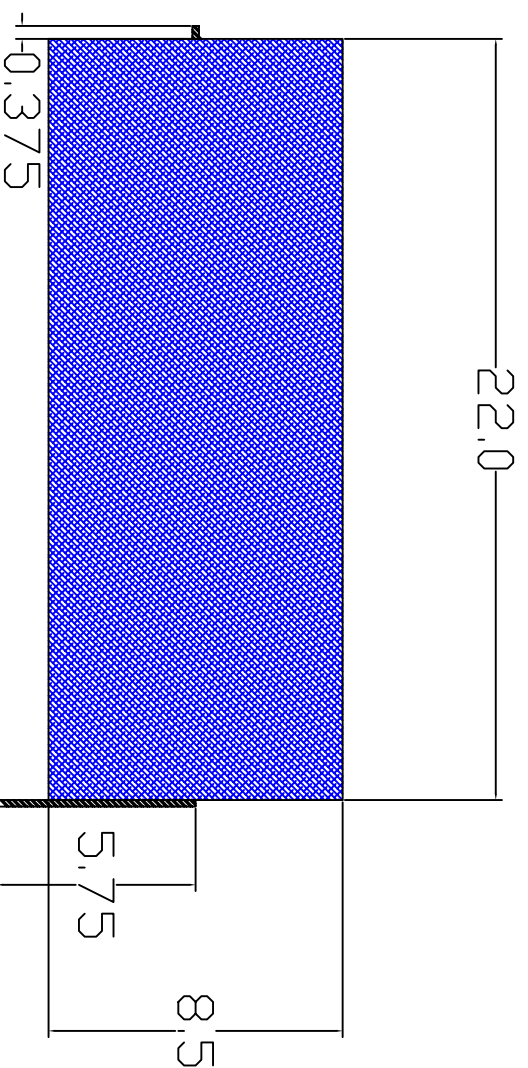

BRUSH SPECS:
#12 GA. ST. ST. 316
WIRE FILLED WITH
CR BLUE .022 POLY
STAR, SINGLE STEM,
SINGLE SPIRAL WITH
VINYL TIP ON EACH
END OF BRUSH

PART# STF-110-8B	DATE: 06/26/06
MATERIAL: STEP TRIM BRUSH	REV:
DRAWN BY: JASON MAY	APPROVED BY:
DESCRIPTION: 8 INCH EFFLUENT FILTER	