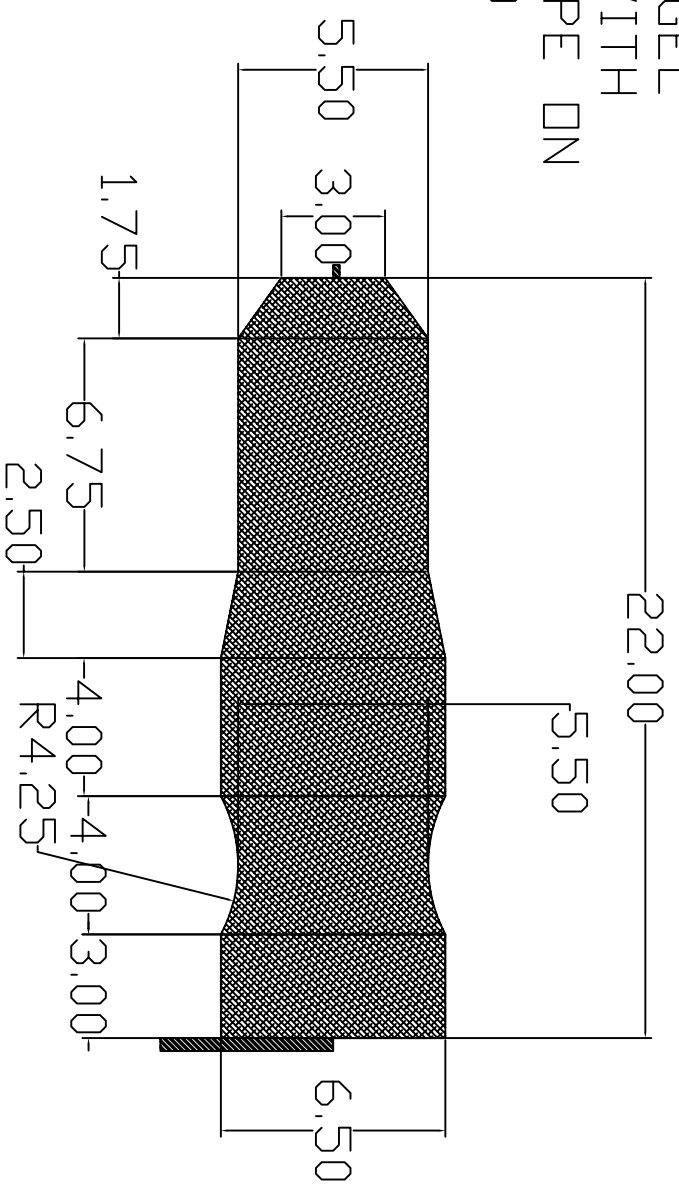

BRUSH SPECS:
 #12 GA (316L)
 STAINLESS STEEL
 WIRE FILLED WITH
 .022 WHITE POLY
 STAR 0, SINGLE
 STEM SINGLE
 SPIRAL WITH
 VINYL TIPE ON
 EACH END

PART# STF-110-6W	DATE: 06/26/06
MATERIAL: STEP TRIM BRUSH	REV:
DRAWN BY: JASON MAY	APPROVED BY:
DESCRIPTION: 6 INCH EFFLUENT FILTER	